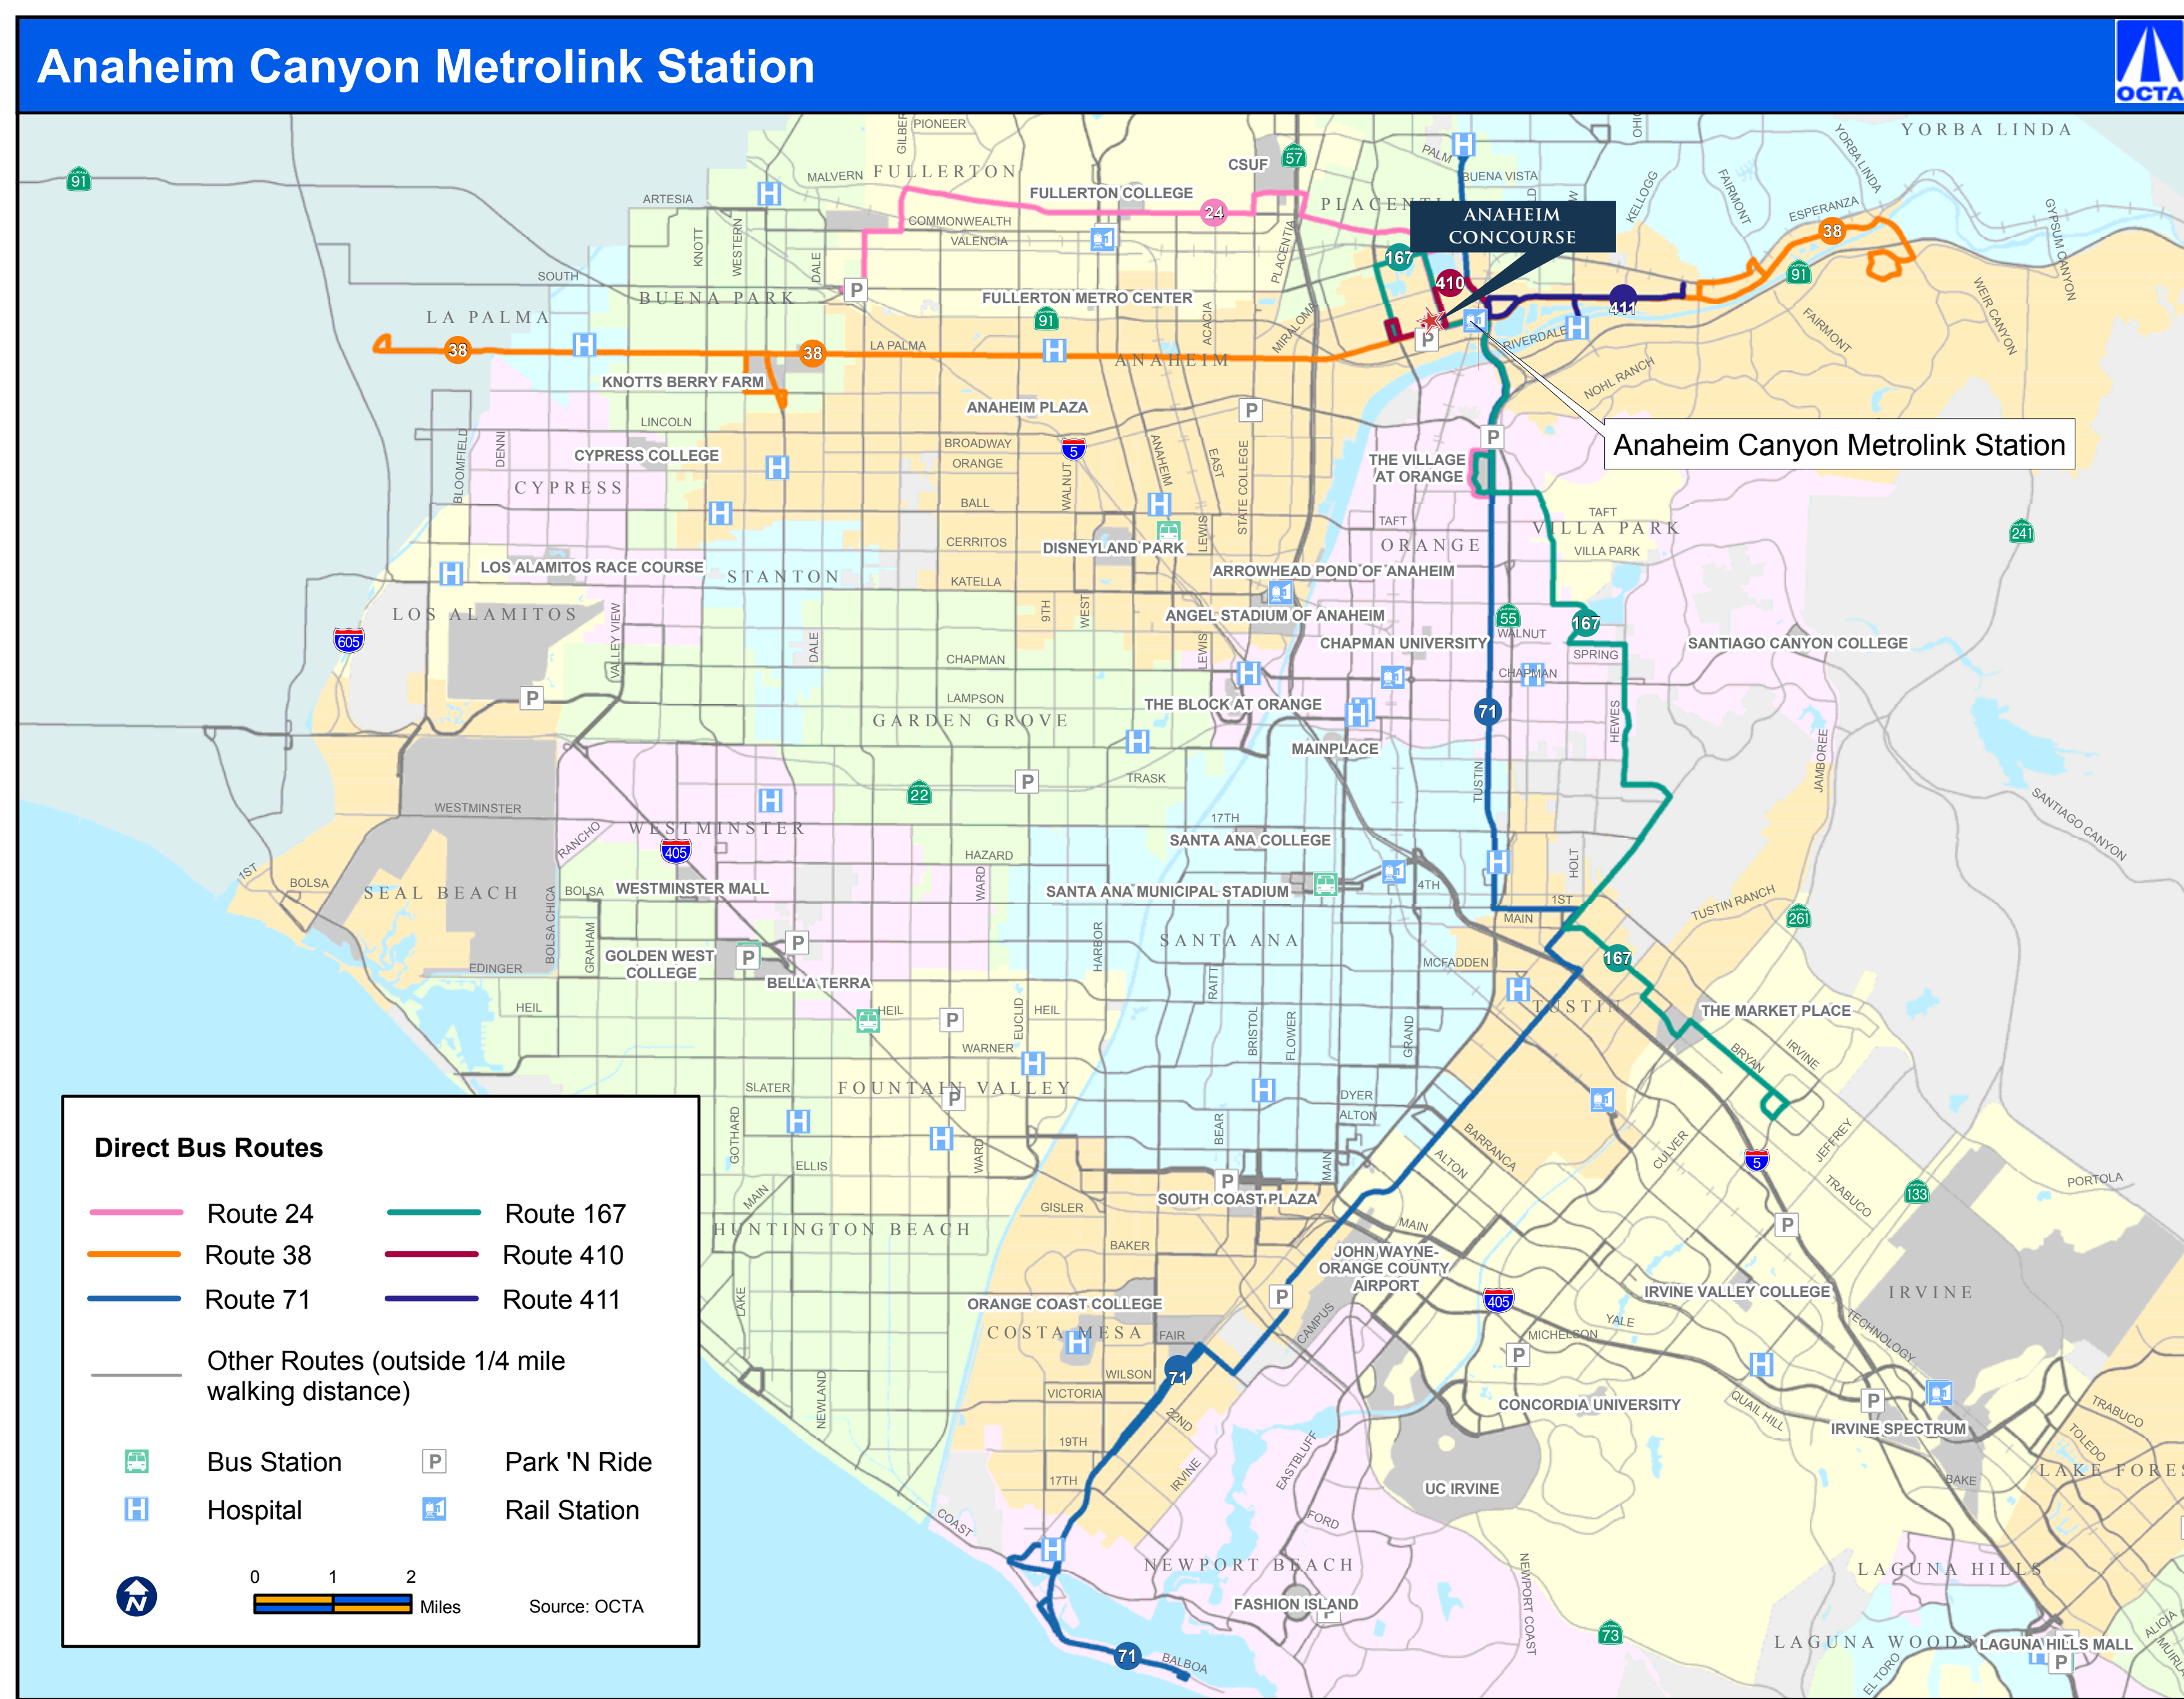

ANAHEIM CONCOURSE

ANAHEIM :: CALIFORNIA

OCTA BUS ROUTES

For More Information, Please Contact
OFFICE

RICKEY WARNER
714.939.2104
rick.warner@cbre.com

MARK FRIEND
714.939.2102
mark.friend@cbre.com